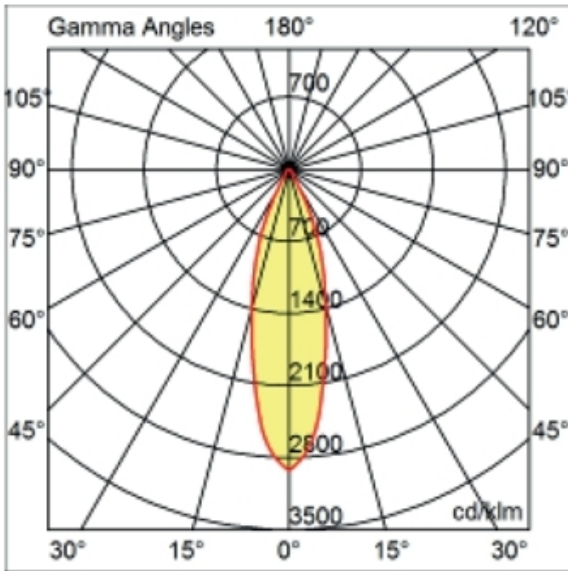

DIXIT RA8 RECESSED

A56077-

PROJECT	
TYPE	
SPECIFIER	
QUANTITY	
DATE	

	DP	DV	
Dimming	Phase	0-10V	
Color Temperature	27K	30K	35K
	2700K	3000K	3500K

Order Example **K°**
L5XXXXXX-DV-30K
0-10V **3000K**

A