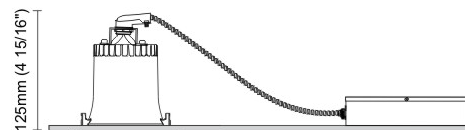

#### RATINGS AND CERTIFICATIONS

Certified By: Certified for North American Standards \_\_\_\_\_  
 IP rating: IP43 \_\_\_\_\_

103mm (4 1/16")

103mm (4 1/16")

Ø96mm  
(3 3/4")