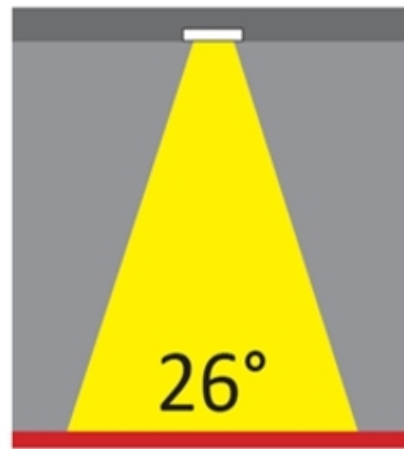

DIXIT RA8 RECESSED

A56061-

PROJECT	
TYPE	
SPECIFIER	
QUANTITY	
DATE	

RA 8 TL DIXIT LED 6,5W 550 lm				R:100%				I.Max:2958 Cd/Klm			
H[m]	D[m]	Max lux	Med lux	Alpha=26°		H[m]	D[m]	Max lux	Med lux	Beta=26°	
1.00	0.47	1508	939			1.00	0.47	1508	939		
2.00	0.94	377	235			2.00	0.94	377	235		
3.00	1.41	168	104			3.00	1.41	168	104		
4.00	1.89	94	59			4.00	1.89	94	59		
5.00	2.36	60	38			5.00	2.36	60	38		

Dimming	DP	DV	K°
	Phase	0-10V	
Color Temperature	27K	30K	35K
	2700K	3000K	3500K

Order Example **K°**
L5XXXXXX-DV-30K
0-10V **3000K**