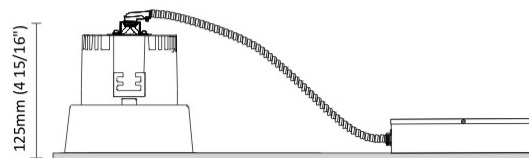

GENERAL

Series: Dixit
Subseries: Dixit RA8
Brand: Ivela
Division: Architectural
Mounting Type: Recessed
Mounting Location: Ceiling
Subcategory: Downlight

PHYSICAL

Shape: Round
Diameter (mm): 96
Diameter (in): 3 ¾
Height (mm): 85
Height (in): 3 ⅜
Min. Recessing Depth (mm): 125
Min. Recessing Depth (in): 4 ⅙
Light Distribution: Direct
Weight (kg): 0.3
Weight (lbs): 0.66
Diffuser: Clear Polycarbonate
Fixture Finish: MWH
Fixture Material: Aluminum Die Cast
Cut-out Measurements: 92mm / 3 5/8"

ELECTRICAL

Lamp Type: LED
Total Output Wattage (W): 5.5 / 8.5
Dimming: Tri-Mode (Non-Dimming and Phase Dimming (120Vac only) and 0-10V Dimming)
Driver Included: No
Driver Location: Recessed Housing
Driver Type: Constant Current - Universal
Driver Class: Class 2
Input Voltage (V): 120 - 277
Constant Current (MA): 350 / 500

LED

Number of LEDs: 1
Color Temperature (°K): 2700 / 3000
Max. Delivered Lumen (lm): 501 / 638
CRI: >90 CRI
Efficiency (%): 87.7
Lamp Life (hrs): 50000
Upon Request: 3500K upon request

OPTICAL

Optic°: 26
Beam Angle: Symmetric
Adjustability: Fixed
Upon Request: Optic 45° (mirror-metallized) / 65° (white)

RATINGS AND CERTIFICATIONS

Certified By: Certified for North American Standards
IP rating: IP44
IK Rating: IK08