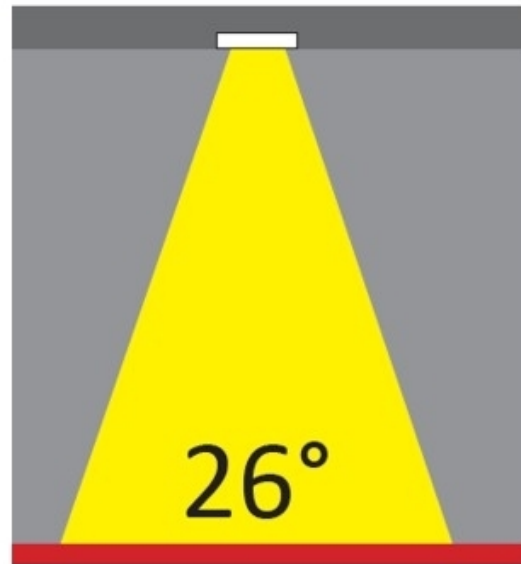

DIXIT RA8 RECESSED

A56077-

PROJECT	
TYPE	
SPECIFIER	
QUANTITY	
DATE	

	DP	DV	
Dimming	Phase	0-10V	
Color Temperature	27K	30K	35K
	2700K	3000K	3500K

Order Example **K°**
L5XXXXXX-DV-30K
0-10V **3000K**

A