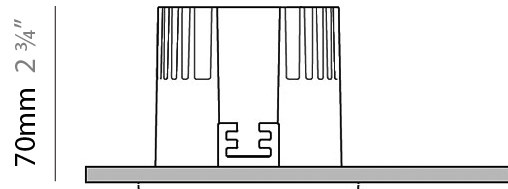

GENERAL

Series: Dixit
Subseries: Dixit RA8
Brand: Ivela
Division: Architectural
Mounting Type: Recessed
Mounting Location: Ceiling
Subcategory: Downlight

PHYSICAL

Shape: Square
Length (mm): 80
Length (in): 3 1/8"
Width (mm): 80
Width (in): 3 1/8"
Height (mm): 70
Height (in): 2 3/4"
Min. Recessing Depth (mm): 110
Min. Recessing Depth (in): 4 3/16"
Light Distribution: Direct
Weight (kg): 0.4
Weight (lbs): 0.88
Diffuser: Clear Polycarbonate
Fixture Finish: MWH
Fixture Material: Aluminum Die Cast
Cut-out Measurements: 70mm / 2 3/4"

ELECTRICAL

Lamp Type: LED
Total Output Wattage (W): 9 / 12
Dimming: Tri-Mode (Non-Dimming and Phase Dimming (120Vac only) and 0-10V Dimming)
Driver Included: No
Driver Location: Recessed Housing
Driver Type: Constant Current - Universal
Driver Class: Class 2
Input Voltage (V): 120 - 277
Constant Current (MA): 250 / 350

LED

Number of LEDs: 1
Color Temperature (°K): 2700 / 3000
Max. Delivered Lumen (lm): 1096 / 1447
CRI: >80 CRI
Efficiency (%): 87.7
Lamp Life (hrs): 50000
Upon Request: 3500K upon request

OPTICAL

Optic°: 26
Adjustability: Fixed
Upon Request: Optic 45° (mirror-metallized) / 65° (white)

RATINGS AND CERTIFICATIONS

Certified By: Certified for North American Standards
IP rating: IP44
IK Rating: IK08
Glare Rating: ≤ 19