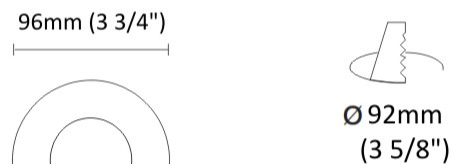

GENERAL

Series: Dixit
Subseries: Dixit RA8
Brand: Ivela
Division: Architectural
Mounting Type: Recessed
Mounting Location: Ceiling
Subcategory: Downlight

PHYSICAL

Shape: Round
Diameter (mm): 96
Diameter (in): 3 ¾
Height (mm): 85
Height (in): 3 ⅜
Min. Recessing Depth (mm): 125
Min. Recessing Depth (in): 4 ⅙
Light Distribution: Direct
Weight (kg): 0.3
Weight (lbs): 0.66
Diffuser: Clear Polycarbonate
Fixture Finish: MWH
Fixture Material: Aluminum Die Cast
Cut-out Measurements: 92mm / 3 5/8"

ELECTRICAL

Lamp Type: LED
Total Output Wattage (W): 5.5 / 8.5
Dimming: Tri-Mode (Non-Dimming and Phase Dimming (120Vac only) and 0-10V Dimming)
Driver Included: No
Driver Location: Recessed Housing
Driver Type: Constant Current - Universal
Driver Class: Class 2
Input Voltage (V): 120 - 277
Constant Current (MA): 350 / 500

LED

Number of LEDs: 1
Color Temperature (°K): 2700 / 3000
Max. Delivered Lumen (lm): 501 / 638
CRI: >90 CRI
Efficiency (%): 87.7
Lamp Life (hrs): 50000
Upon Request: 3500K upon request

OPTICAL

Optic°: 26
Beam Angle: Symmetric
Adjustability: Fixed
Upon Request: Optic 45° (mirror-metallized) / 65° (white)

RATINGS AND CERTIFICATIONS

Certified By: Certified for North American Standards
IP rating: IP44
IK Rating: IK08