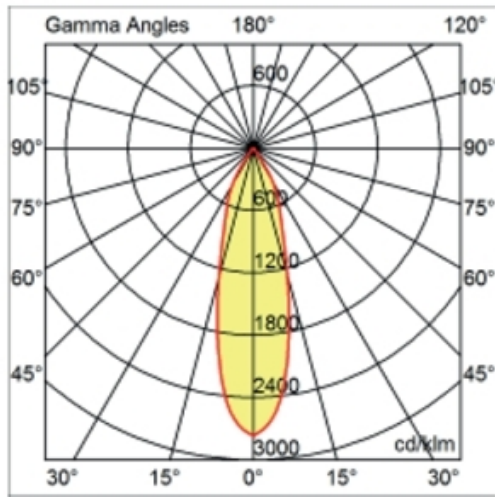

DIXIT RA8 RECESSED

A56061-

PROJECT	
TYPE	
SPECIFIER	
QUANTITY	
DATE	

RA 8 TL DIXIT LED 6,5W 550 lm				R:100%				I.Max:2958 Cd/Klm			
H[m]	D[m]	Max lux	Med lux	Alpha=26°		H[m]	D[m]	Max lux	Med lux	Beta=26°	
1.00	0.47	1508	939			1.00	0.47	1508	939		
2.00	0.94	377	235			2.00	0.94	377	235		
3.00	1.41	168	104			3.00	1.41	168	104		
4.00	1.89	94	59			4.00	1.89	94	59		
5.00	2.36	60	38			5.00	2.36	60	38		

Dimming	DP	DV	K°
	Phase	0-10V	
Color Temperature	27K	30K	35K
	2700K	3000K	3500K

Order Example **K°**
L5XXXXXX-DV-30K
0-10V **3000K**