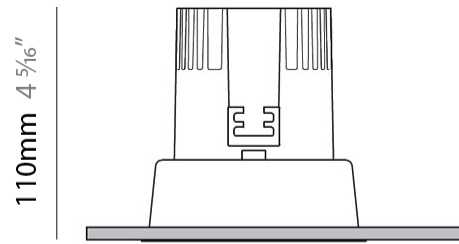

GENERAL

Series: Dixit
Subseries: Dixit RA8
Brand: Ivela
Division: Architectural
Mounting Type: Recessed
Mounting Location: Ceiling
Subcategory: Downlight

PHYSICAL

Shape: Round
Diameter (mm): 96
Diameter (in): 3 3/4
Height (mm): 110
Height (in): 4 5/16
Min. Recessing Depth (mm): 150
Min. Recessing Depth (in): 5 7/8
Light Distribution: Direct
Weight (kg): 0.4
Weight (lbs): 0.88
Diffuser: Clear Polycarbonate
Fixture Finish: MWH
Fixture Material: Aluminum Die Cast
Cut-out Measurements: 92mm / 3 5/8"

ELECTRICAL

Lamp Type: LED
Total Output Wattage (W): 9 / 12
Dimming: Tri-Mode (Non-Dimming and Phase Dimming (120Vac only) and 0-10V Dimming)
Driver Included: No
Driver Location: Recessed Housing
Driver Type: Constant Current - Universal
Driver Class: Class 2
Input Voltage (V): 120 - 277
Constant Current (MA): 250 / 350

LED

Number of LEDs: 1
Color Temperature (°K): 2700 / 3000
Max. Delivered Lumen (lm): 1096 / 1447
CRI: >80 CRI
Efficiency (%): 87.7
Lamp Life (hrs): 50000
Upon Request: 3500K upon request

OPTICAL

Optic°: 26
Beam Angle: Symmetric
Adjustability: Fixed
Upon Request: Optic 45° (mirror-metallized) / 65° (white)

RATINGS AND CERTIFICATIONS

Certified By: Certified for North American Standards
IP rating: IP44
IK Rating: IK08

PROJECT	_____
TYPE	_____
SPECIFIER	_____
QUANTITY	_____
DATE	_____